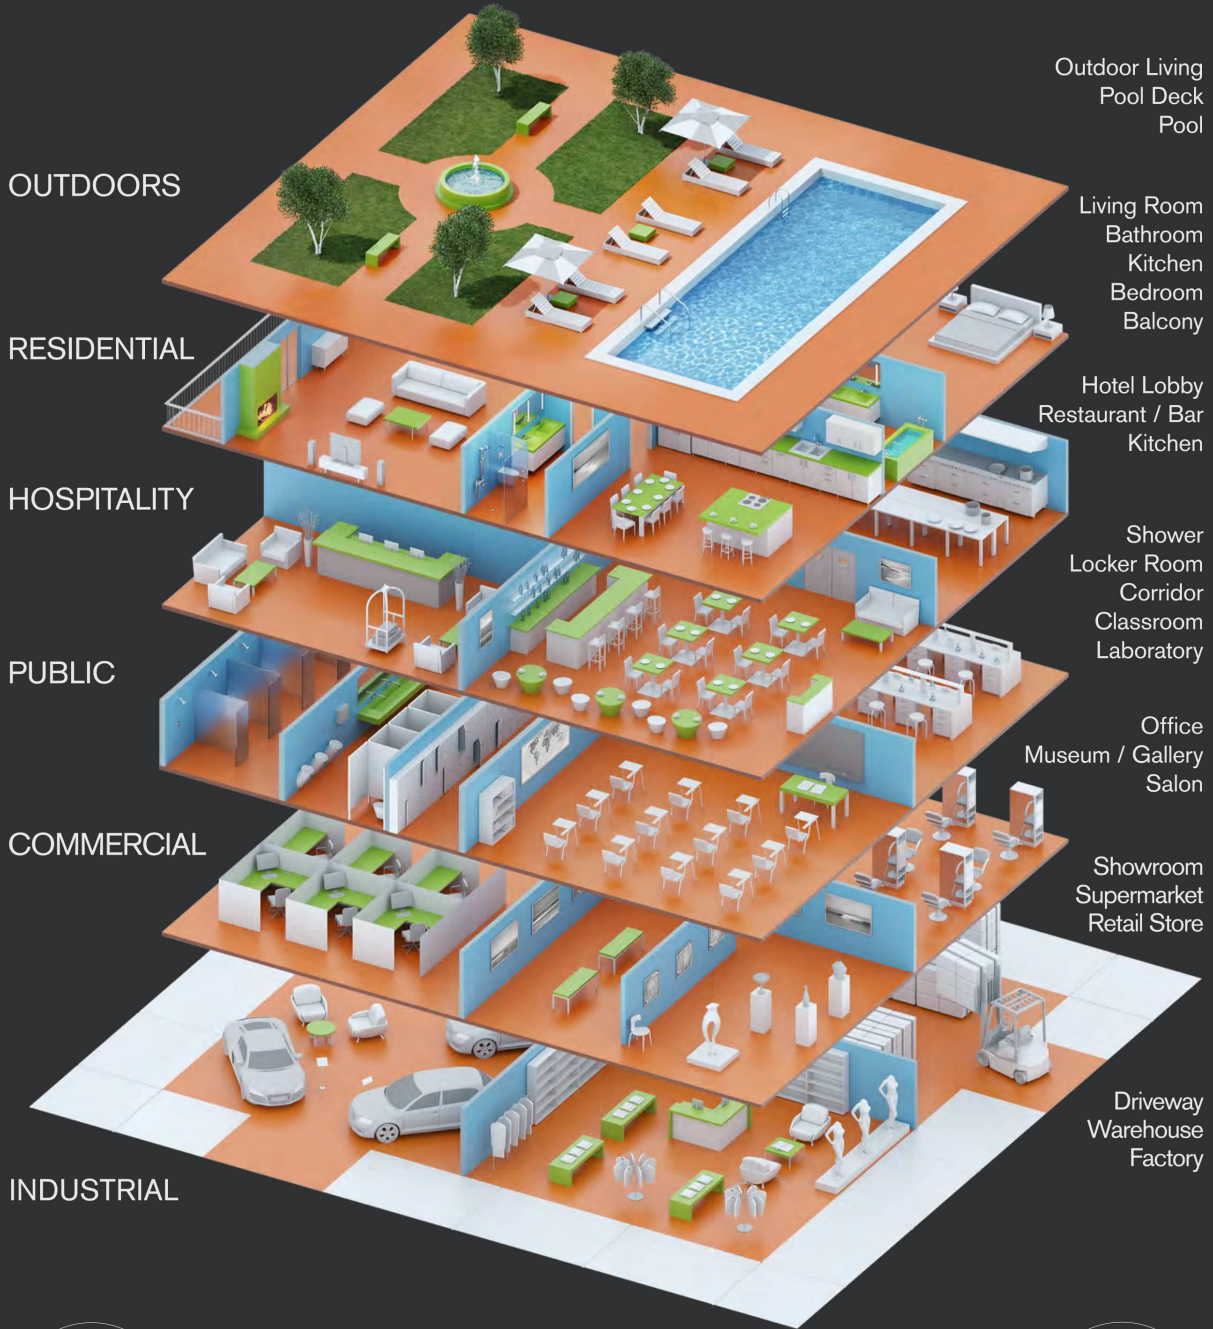

**Polished Bond**

**Natural Grain**

**Color Bond**

SEMCO water-based finish coating options: Flat, Matte and Gloss

Made in USA 

[f @PrecisionFlooringHawaii](#) • [PrecisionFlooringHawaii@gmail.com](mailto:PrecisionFlooringHawaii@gmail.com) • [PrecisionFlooringHawaii.com](http://PrecisionFlooringHawaii.com)

CityCenter Las Vegas Bellagio Las Vegas Mandalay Bay Resort And Casino MGM Grand Hotel & Casino The Venetian Resort Hotel Casino Coach Adidas Planet Hollywood Resort & Casino Simon Malls The Grand Canal Shoppes At The Venetian Google Microsoft Nevada Dot GGP University Of Nevada Nike U.S.A. Department Of Transportation U.S.A. Department Of Defense U.S.A. Department Of The Navy Best Buy Puma Universal Studios Disneyland Apple

# REMODEL WITHOUT REMOVAL

FLOORS | WALLS | DECKS | WATERPROOFING

SEMCO surfacing products create chemical bond at the molecular level to any solid surface

WATERPROOF SEAMLESS STONE

RAPID APPLICATION

MODERN LOOK