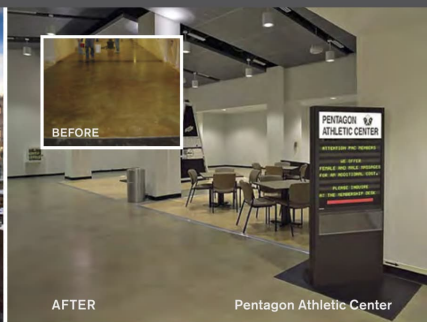

**Polished Bond**

**Natural Grain**

**Color Bond**

SEMCO water-based finish coating options: Flat, Matte and Gloss

Made in USA 

[f @PrecisionFlooringHawaii](#) • [PrecisionFlooringHawaii@gmail.com](mailto:PrecisionFlooringHawaii@gmail.com) • [PrecisionFlooringHawaii.com](http://PrecisionFlooringHawaii.com)

CityCenter Las Vegas Bellagio Las Vegas Mandalay Bay Resort And Casino MGM Grand Hotel & Casino The Venetian Resort Hotel Casino Coach Adidas Planet Hollywood Resort & Casino Simon Malls The Grand Canal Shoppes At The Venetian Google Microsoft Nevada Dot GGP University Of Nevada Nike U.S.A. Department Of Transportation U.S.A. Department Of Defense U.S.A. Department Of The Navy Best Buy Puma Universal Studios Disneyland Apple